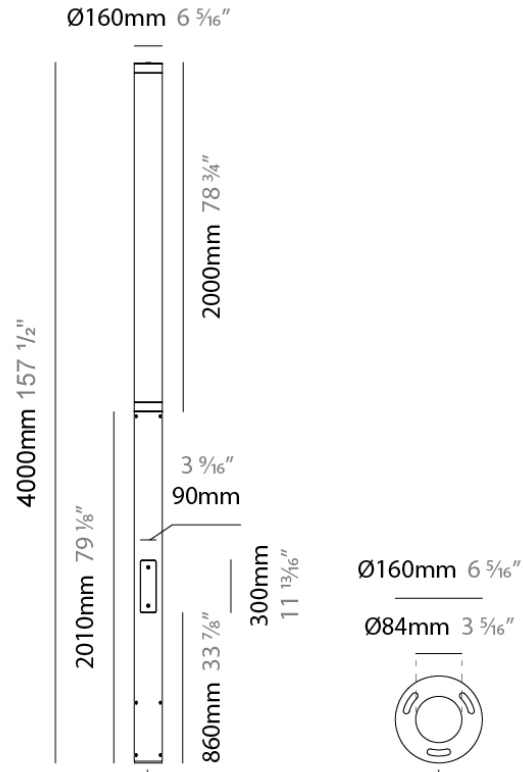

TUBE POST

E9B046-GRY

GENERAL

Series: Tube
Brand: Platek
Division: Exterior
Mounting Type: Post
Mounting Location: Above Ground
Subcategory: Bollard

PHYSICAL

Shape: Cylinder
Diameter (mm): 160
Diameter (in): 6 5/16
Height (mm): 260
Height (in): 10 3/4
Light Distribution: Omnidirectional
Screws: A4 stainless steel
Diffuser: PMMA - Diffused
Fixture Material: Extruded Aluminum

TUBE POST

E9B049-GRY

GENERAL

Series: Tube
 Brand: Platek
 Division: Exterior
 Mounting Type: Post
 Mounting Location: Above Ground
 Subcategory: Bollard

PHYSICAL

Shape: Cylinder
 Diameter (mm): 160
 Diameter (in): 6 5/16
 Height (mm): 4000
 Height (in): 157 1/2
 Light Distribution: Omnidirectional
 Screws: A4 stainless steel
 Diffuser: PMMA - Diffused
 Fixture Material: Extruded Aluminum

LED

Number of LEDs: 24
 Color Temperature (°K): RGBW
 CRI: >80 CRI
 Lamp Life (hrs): 60000

OPTICAL

Optic°: 150° - with 360° beam angle

RATINGS AND CERTIFICATIONS

Certified By: Certified for North American Standards
 IP rating: IP66
 IK Rating: IK10