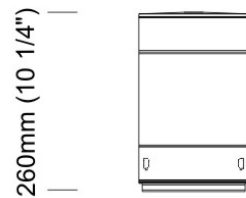

TUBE POST

E9B046-GRY

GENERAL

Series: Tube
Brand: Platek
Division: Exterior
Mounting Type: Post
Mounting Location: Above Ground
Subcategory: Bollard

PHYSICAL

Shape: Cylinder
Diameter (mm): 160
Diameter (in): 6 5/16
Height (mm): 260
Height (in): 10 3/4
Light Distribution: Omnidirectional
Screws: A4 stainless steel
Diffuser: PMMA - Diffused
Fixture Material: Extruded Aluminum

TUBE POST

E9B049-GRY

GENERAL

Series: Tube
 Brand: Platek
 Division: Exterior
 Mounting Type: Post
 Mounting Location: Above Ground
 Subcategory: Bollard

PHYSICAL

Shape: Cylinder
 Diameter (mm): 160
 Diameter (in): 6 5/16
 Height (mm): 4000
 Height (in): 157 1/2
 Light Distribution: Omnidirectional
 Screws: A4 stainless steel
 Diffuser: PMMA - Diffused
 Fixture Material: Extruded Aluminum